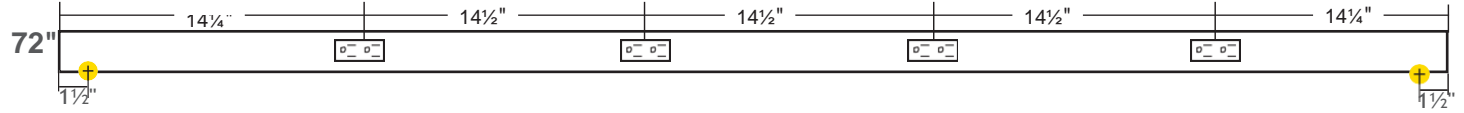

TASK

lighting

TR Series Angle Power Strip Tamper Resistant Duplex Receptacles Receptacle Layout

TR72-4ColorD-Finish