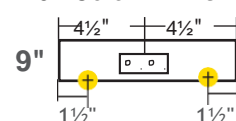

### LEGEND

- = Knock-out (all knock-outs are 1 1/2" from end)
- = Receptacle (15A receptacle standard)