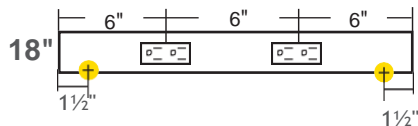

TR18-2ColorD-Finish