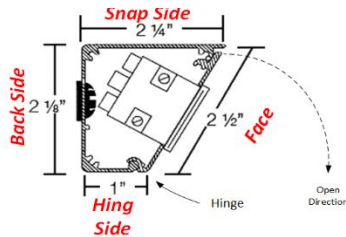

TASK lighting

TR Series Angle Power Strip

Tamper Resistant Duplex Receptacles eliminate cutouts for receptacles and switches in your backsplash

Left Side View

Part Number	Length	# of Duplex Recept.	Recept. Color	Finish
TR9-1ColorD-P-Finish	9"	1	B, G, W	BK, BZ, SN, WT
TR12-1ColorD-P-Finish	12"	1	B, G, W	BK, BZ, SN, WT
TR18-2ColorD-P-Finish	18"	2	B, G, W	BK, BZ, SN, WT
TR24-2ColorD-P-Finish	24"	2	B, G, W	BK, BZ, SN, WT
TR30-2ColorD-P-Finish	30"	2	B, G, W	BK, BZ, SN, WT
TR36-2ColorD-P-Finish	36"	2	B, G, W	BK, BZ, SN, WT
TR42-3ColorD-P-Finish	42"	3	B, G, W	BK, BZ, SN, WT
TR48-3ColorD-P-Finish	48"	3	B, G, W	BK, BZ, SN, WT
TR60-4ColorD-P-Finish	60"	4	B, G, W	BK, BZ, SN, WT
TR72-4ColorD-P-Finish	72"	4	B, G, W	BK, BZ, SN, WT
Custom lengths available	Lengths greater than 72" will have a seam., Use Multifunctional TR Series for custom.			

FEATURES

- Tamper Resistant Duplex Receptacles
- Easy Installation
- Designer finishes to blend with any decor
- 3-Year Limited Warranty
- Custom options include: USB Ports, Switches, Drivers, Phone Jacks, Cable Jacks, Data Ports. See [Multifunctional TR Series](#) for more options.

FINISHES & Standard Receptacle Color Combination

Black (BK) with Black (B) receptacles

Bronze (BZ) with Black (B) receptacles

Satin Nickel(SN) with Gray (G) receptacles

White (WT) with white (W) receptacles

TR SERIES ANGLE POWER STRIP

APPLICATIONS

- Kitchens
- Bedrooms
- Laundry Rooms
- Islands
- Offices
- Shops & Garages

SPECIFICATIONS

Construction Materials: Powder Coated Aluminum

Input Voltage: 120V

Mounting: Wood Screws & Wall Anchors

Wiring: 12 ga. Romex

Environment: Dry Only

RECEPTACLE COLORS

OPTIONAL INSTALLATION COMPONENTS

PART NUMBER	DIMENSIONS	DESCRIPTION
TR-SQ-JB-P-Finish	3" x 3" x 2 1/8"	Square Junction Box