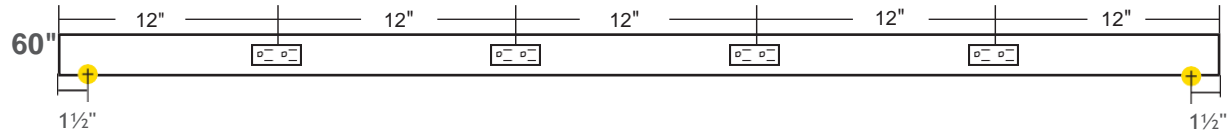

TR60-4ColorD-Finish