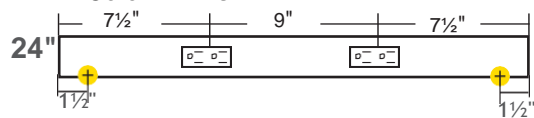

TR24-2ColorD-Finish