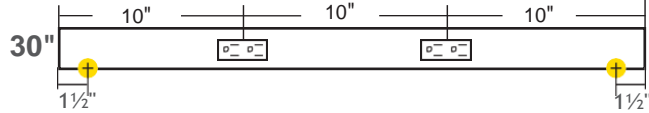

## TR Series Angle Power Strip Tamper Resistant Duplex Receptacles Receptacle Layout

**TR72-4ColorD-Finish**

**TR60-4ColorD-Finish**

**TR48-3ColorD-Finish**

**TR42-3ColorD-Finish**

**TR36-2ColorD-Finish**

**TR30-2ColorD-Finish**