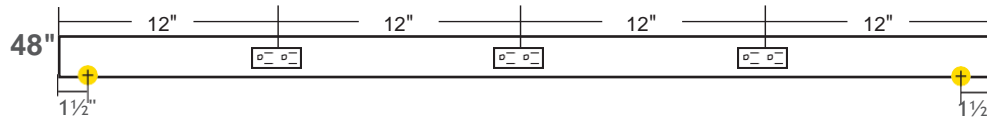

## TR Series Angle Power Strip Tamper Resistant Duplex Receptacles Receptacle Layout

**TR72-4ColorD-Finish**

**TR60-4ColorD-Finish**

**TR48-3ColorD-Finish**

**TR42-3ColorD-Finish**

**TR36-2ColorD-Finish**

**TR30-2ColorD-Finish**