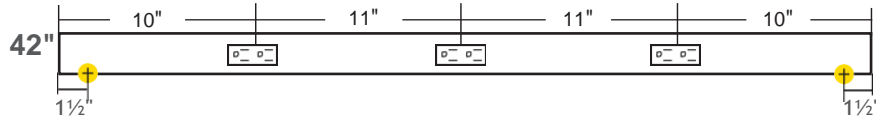

## TR Series Angle Power Strip Tamper Resistant Duplex Receptacles Receptacle Layout

**TR72-4ColorD-Finish**

**TR60-4ColorD-Finish**

**TR48-3ColorD-Finish**

**TR42-3ColorD-Finish**

**TR36-2ColorD-Finish**

**TR30-2ColorD-Finish**