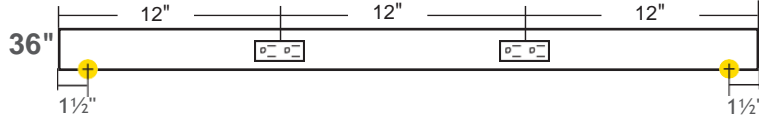

## TR Series Angle Power Strip Tamper Resistant Duplex Receptacles Receptacle Layout

**TR72-4ColorD-Finish**

**TR60-4ColorD-Finish**

**TR48-3ColorD-Finish**

**TR42-3ColorD-Finish**

**TR36-2ColorD-Finish**

**TR30-2ColorD-Finish**