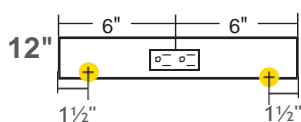

TR12-1ColorD-Finish